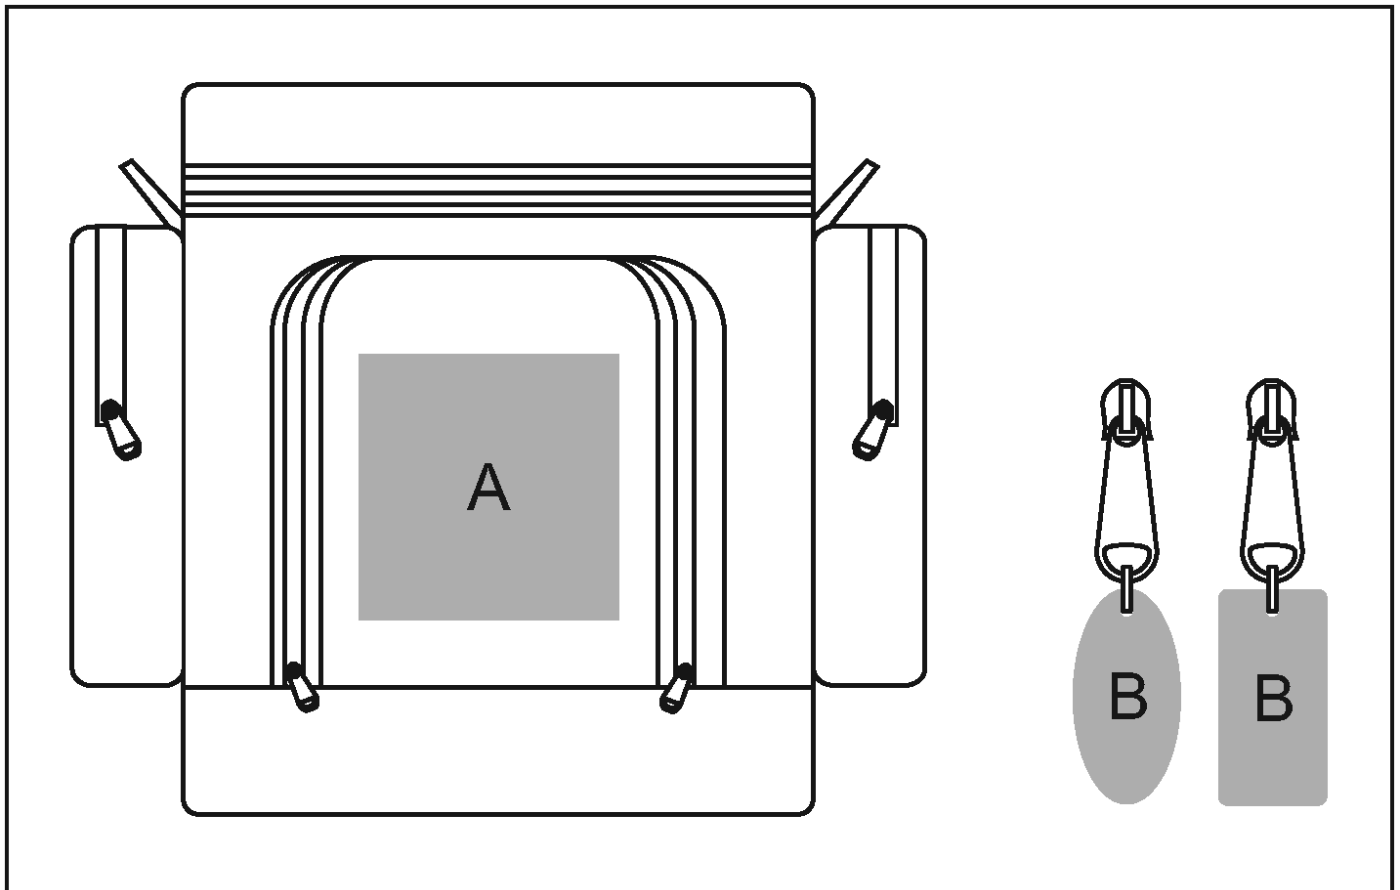

COOL-13

Clifton 12-Can Cooler

Need to know:

- - Includes 1-Colour, 1-Position Screen Print (setup fee applies)

Branding Options:

Position A

1. Screen Print (SB)
6 Colours
Size: 80mm wide x 80mm high
2. Embroidery (EM-OTHER)
N/A
Size: 75mm wide x 75mm high
3. Digital Direct Transfer (DDT-D)
Full Colour
Size: 74mm wide x 100mm high
4. Digital Direct Transfer (DDT-A)
Full Colour
Size: 100mm wide x 100mm high

Position B

1. Zip Puller (ZP-A)
Full Colour
Size: 30mm wide x 15mm high